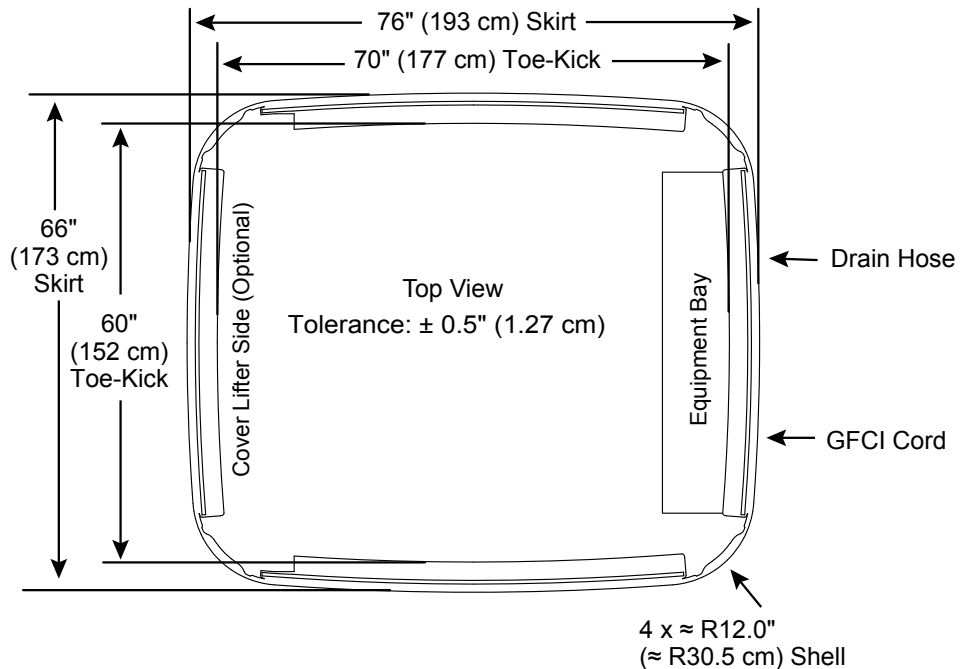

- Jet Pump 1: All seats and footwell jets

20 Total Jets

DirectionalMax1
Jets (10)

DirectionalMax2
Jets (6)

DirectMiniMax
Jets (4)

Spa Operation Subject to Change without Notice

- A = 26.50" (67.31 cm)
- B = 26.25" (66.68 cm)
- C = 26.50" (67.31 cm)
- D = 26.25" (66.68 cm)
- E = 28.30" (71.87 cm)
- F = 18.00" (45.72 cm)
- G = 30.50" (77.47 cm)

Seat Depths

Listed dimensions represent distance from top of spa to lowest point in seat.
Tolerance: $\pm 0.5"$ (1.27 cm)

Dimensions/Specifications are Subject to Change Without Notice

Mood 20 Jets

Dimensions

IMPORTANT! Always measure each hot tub for exact dimensions BEFORE designing its foundational support and/or decking.

Dimensions/specifications subject to change without notice. Tolerance $\pm 0.5"$ (1.27 cm)