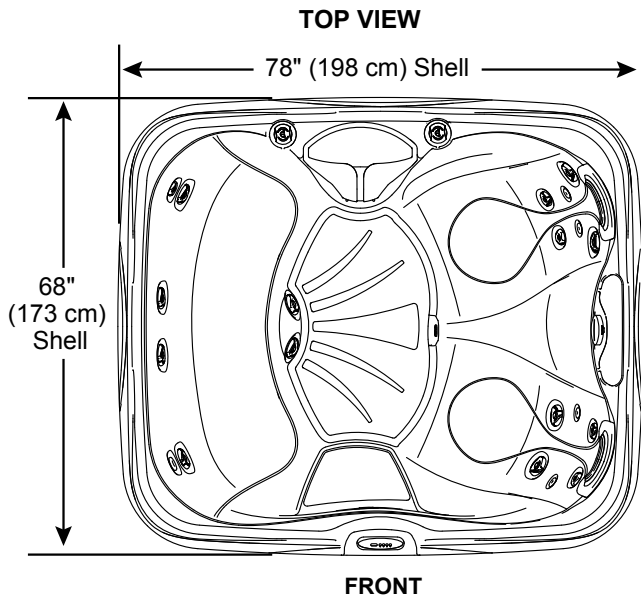

- Jet Pump 1: All seats and footwell jets

20 Total Jets

DirectionalMax1
Jets (10)

DirectionalMax2
Jets (6)

DirectMiniMax
Jets (4)

Spa Operation Subject to Change without Notice

- A = 26.50" (67.31 cm)
- B = 26.25" (66.68 cm)
- C = 26.50" (67.31 cm)
- D = 26.25" (66.68 cm)
- E = 28.30" (71.87 cm)
- F = 18.00" (45.72 cm)
- G = 30.50" (77.47 cm)

Seat Depths

Listed dimensions represent distance from top of spa to lowest point in seat.
Tolerance: $\pm 0.5"$ (1.27 cm)

Dimensions/Specifications are Subject to Change Without Notice

Mood 20 Jets

Dimensions

IMPORTANT! Always measure each hot tub for exact dimensions BEFORE designing its foundational support and/or decking.

Dimensions/specifications subject to change without notice. Tolerance $\pm 0.5"$ (1.27 cm)