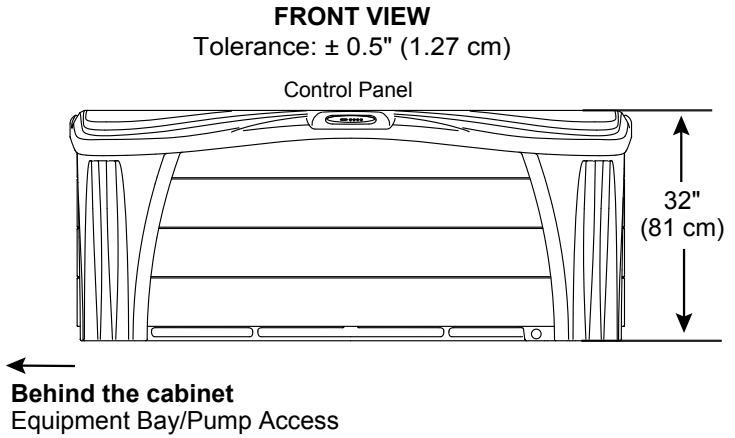

- Jet Pump 1: All seats and footwell jets

20 Total Jets

DirectionalMax1
Jets (10)

DirectionalMax2
Jets (6)

DirectMiniMax
Jets (4)

Spa Operation Subject to Change without Notice

- A = 26.50" (67.31 cm)
- B = 26.25" (66.68 cm)
- C = 26.50" (67.31 cm)
- D = 26.25" (66.68 cm)
- E = 28.30" (71.87 cm)
- F = 18.00" (45.72 cm)
- G = 30.50" (77.47 cm)

Seat Depths

Listed dimensions represent distance from top of spa to lowest point in seat.
Tolerance: $\pm 0.5"$ (1.27 cm)

Dimensions/Specifications are Subject to Change Without Notice

Mood 20 Jets

Dimensions

IMPORTANT! Always measure each hot tub for exact dimensions BEFORE designing its foundational support and/or decking.

Dimensions/specifications subject to change without notice. Tolerance $\pm 0.5"$ (1.27 cm)