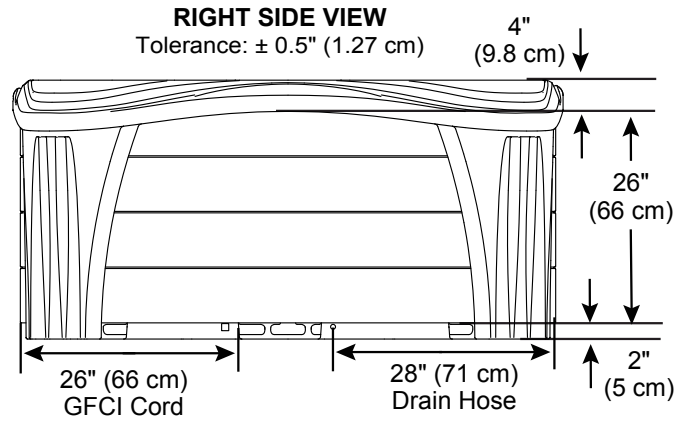

- Jet Pump 1: All seats and footwell jets

20 Total Jets

DirectionalMax1
Jets (10)

DirectionalMax2
Jets (6)

DirectMiniMax
Jets (4)

Spa Operation Subject to Change without Notice

- A = 26.50" (67.31 cm)
- B = 26.25" (66.68 cm)
- C = 26.50" (67.31 cm)
- D = 26.25" (66.68 cm)
- E = 28.30" (71.87 cm)
- F = 18.00" (45.72 cm)
- G = 30.50" (77.47 cm)

Seat Depths

Listed dimensions represent distance from top of spa to lowest point in seat.
Tolerance: $\pm 0.5"$ (1.27 cm)

Dimensions/Specifications are Subject to Change Without Notice

Mood 20 Jets

Dimensions

IMPORTANT! Always measure each hot tub for exact dimensions BEFORE designing its foundational support and/or decking.

Dimensions/specifications subject to change without notice. Tolerance $\pm 0.5"$ (1.27 cm)