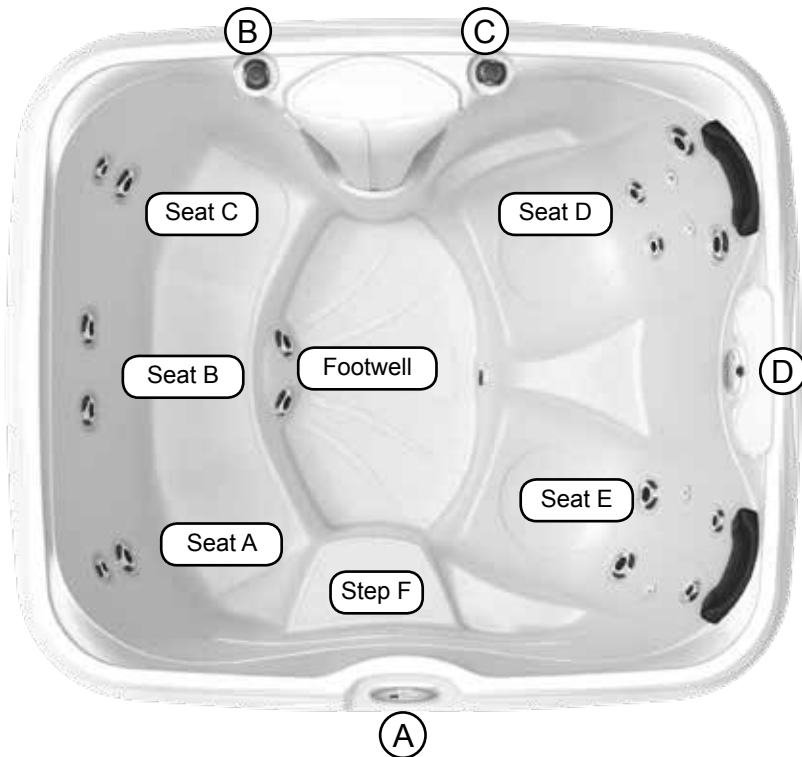

*(See Warranty Document for Specific Details)

Dimensions/Specifications are Subject to Change Without Notice

Mood 20 Jets

Operation/Seat Depths

- (A) Topside Control - Activate Jets Pump, Light and Control Water Temperature
- (B) Air Control - Activates Seat A Jets (1 DirectionalMax1 Jet, 1 DirectionalMax2 Jet), Seat B Jets (2 DirectionalMax1 Jets), Seat C Jets (1 DirectionalMax1 Jet, 1 DirectionalMax2 Jet), Footwell Jets (2 DirectionalMax2 Jets)
- (C) Air Control - Activates Seat D Jets (2 DirectionalMax1 Jets, 2 DirectionalMax2 Jets, 2 DirectMiniMax Jets), Seat E Jets (2 DirectionalMax1 Jets, 2 DirectionalMax2 Jets, 2 DirectMiniMax Jets)
- (D) Water Feature Control - Controls Water Feature Output.